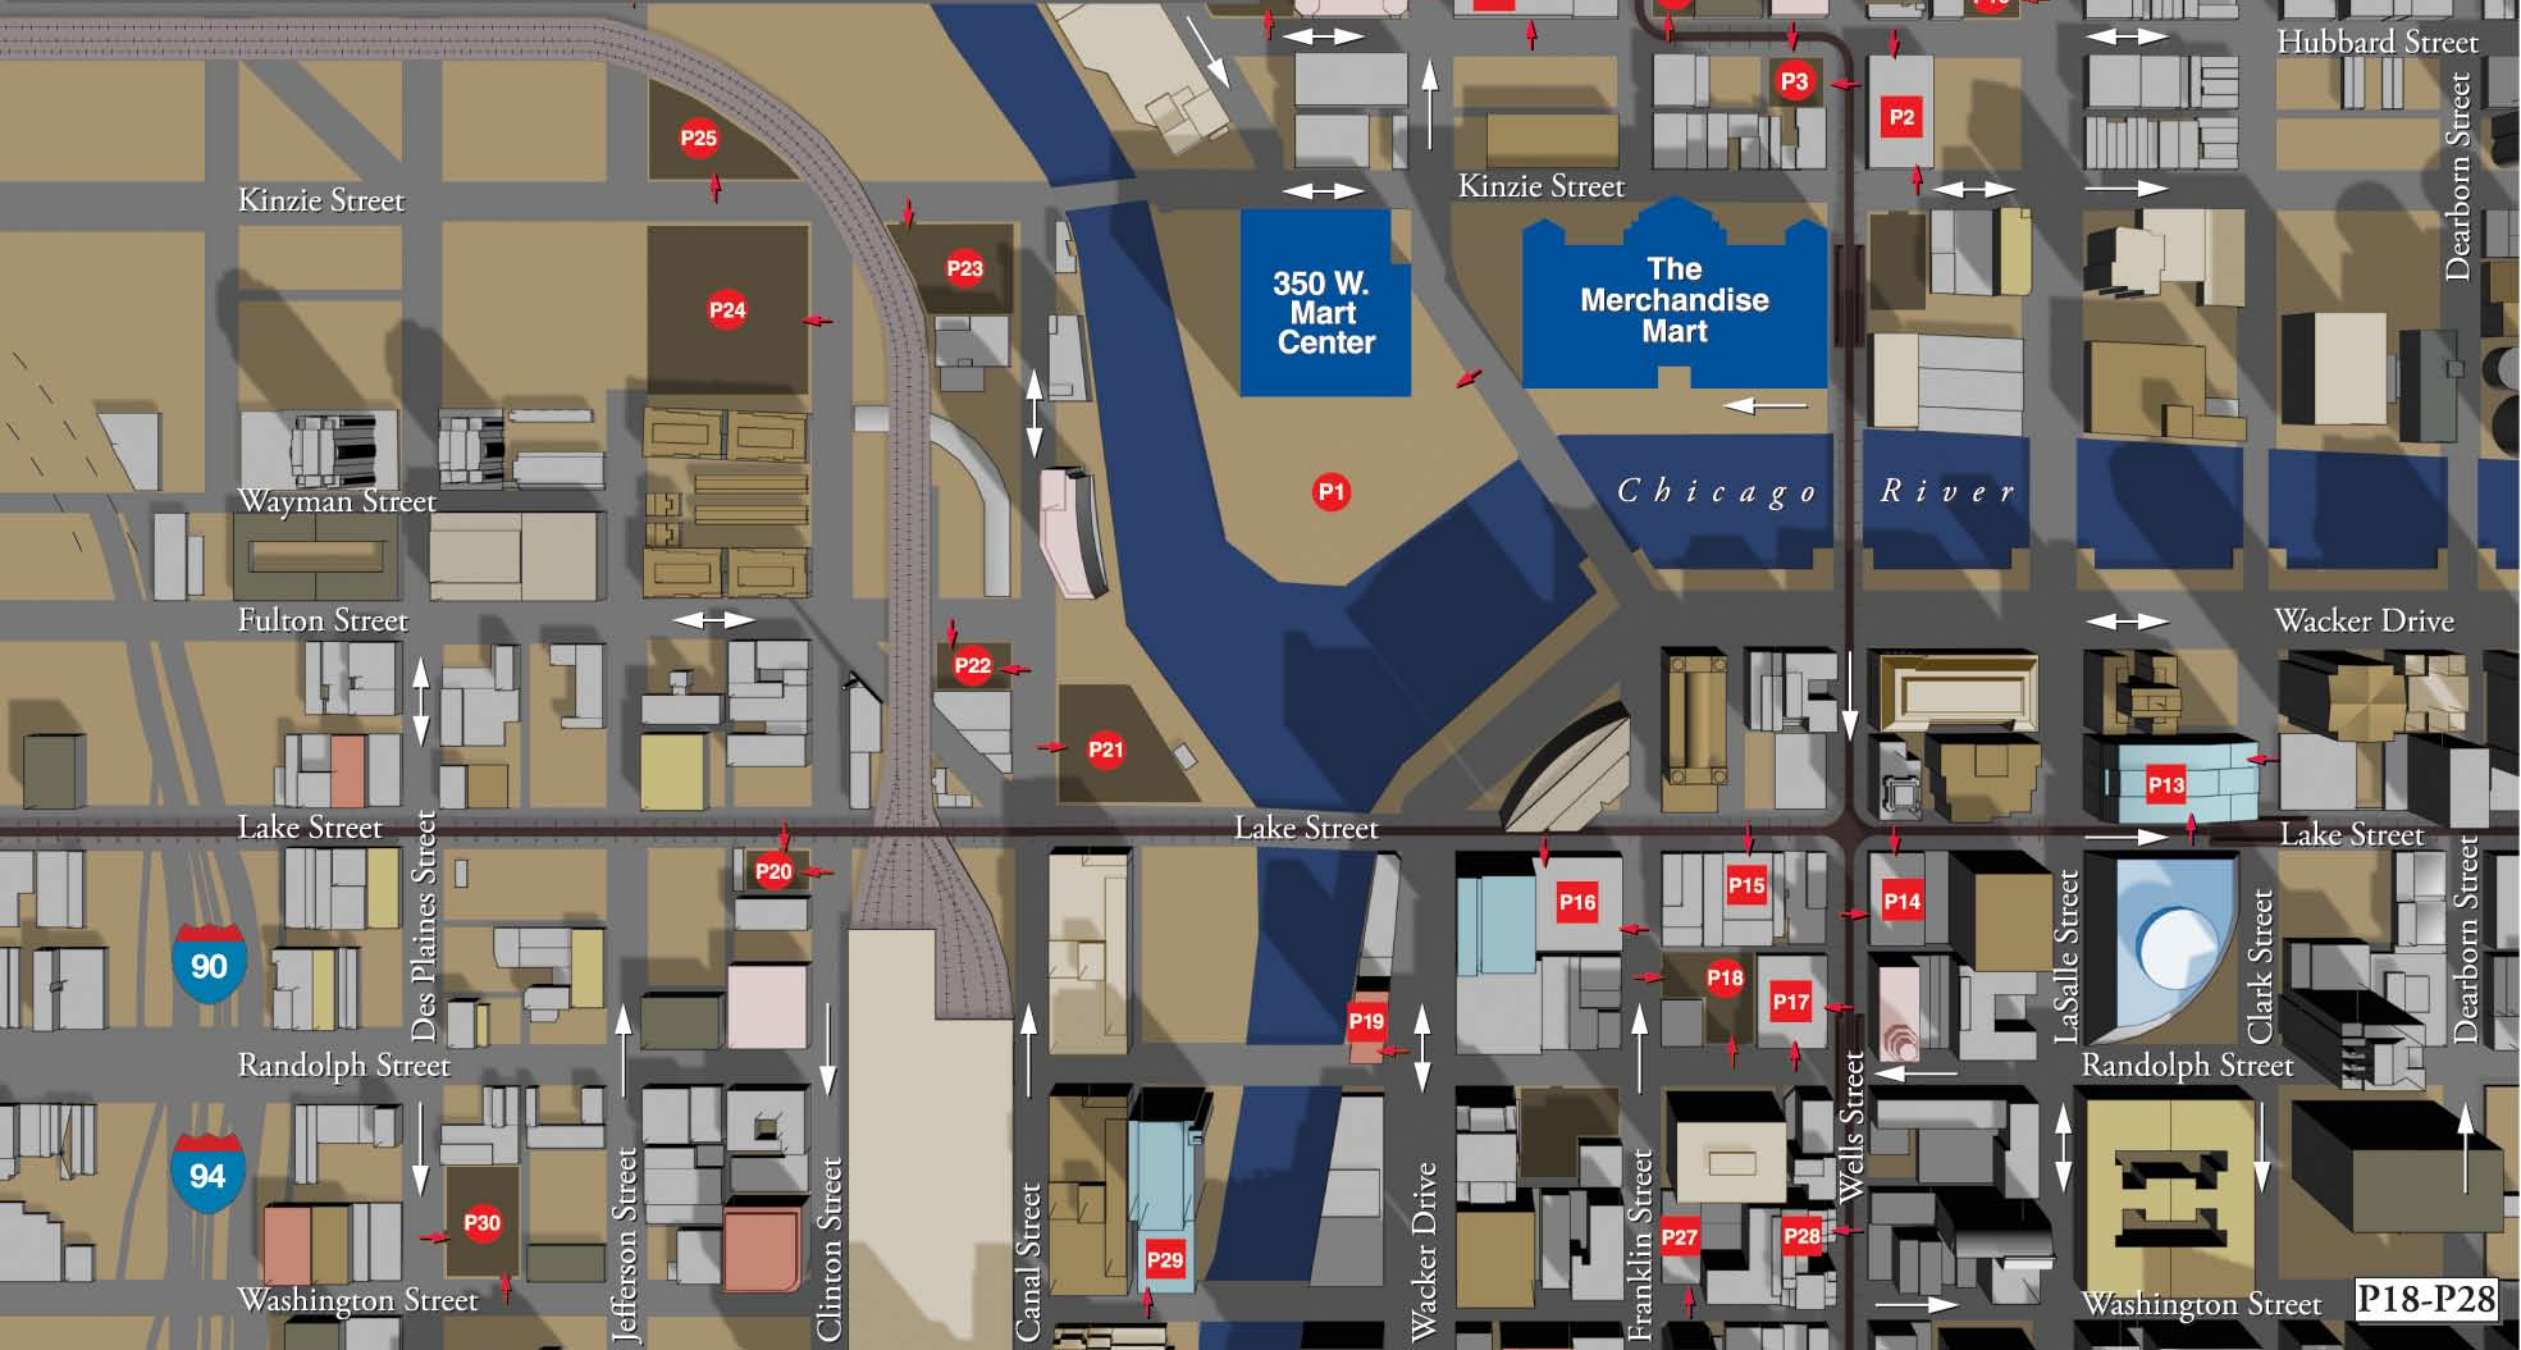

PARKING FACILITIES

RIVER NORTH			
P1 350 N. Orleans	P4 Franklin/Wells	P7 Orleans/Illinois	P10 LaSalle/Hubbard
P2 Hubbard/Wells	P5 Orleans/Hubbard	P8 220 W. Illinois	P11 Wells/Grand
P3 Hubbard/Wells	P6 Kingsbury/Illinois	P9 Illinois/LaSalle	P12 Franklin/Grand
THE LOOP			
P13 Clark/Lake	P1 213 W. Lake	P17 Randolph/Wells	P19 Wacker/Randolph
P14 Lake/Wells	P16 Lake/Franklin	P18 Franklin/Randolph	
WEST LOOP			
P20 Clinton/Lake	P22 Canal/Fulton	P24 607 W. Kinzie	P26 Jefferson/Hubbard
P21 Canal/Lake	P23 Canal/Kinzie	P25 608 W. Kinzie	
LEGEND			
P Public Lot	P Public Structure		

P1-P17

P18-P28